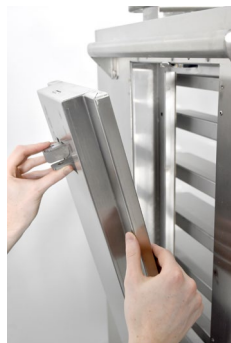

Heavy Duty bumpers reinforced with bolts

Solar powered thermometer

Top 4-side rail

Welded hinges

Options

Spare heat box

Insulated panel (to convert to ambient)

Tethered lock

Premium casters

Floor lock

Tow chassis

Heat box bumpers