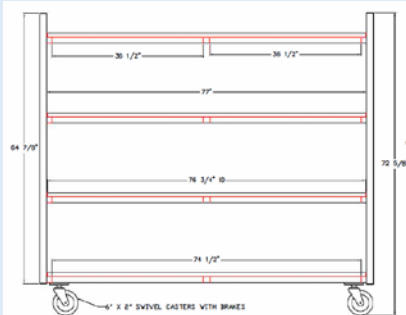

Drying Racks for Steam Table Pans

JZDRA-156

Standard JonesZylon 5-rib drying rack

- 57 pan capacity
- One pan per slot
- Place pan lip in every other slot
- Lean pan on prior one with some touching
- Fits 19 per shelf on bottom three shelves

JZDRA-76TP

JonesZylon 5-rib drying rack with tall corner posts

- 76 pan capacity
- One pan per slot
- Place pan lip in every other slot
- Lean pan on prior one with some touching
- Fits 19 per shelf on all four shelves

JZDRA-slot-132

All metal slot drying rack (no plastic inserts)

- 84 pan capacity
- Two pans per slot
- Place pan lip in every third slot
- Top slot holds pan upright so no touching
- Fits 28 per shelf on three shelves