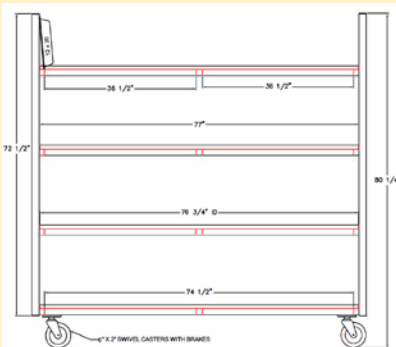

Drying Racks for Steam Table Pans

JZDRA-156

Standard JonesZylon 5-rib drying rack

- 57 pan capacity
- One pan per slot
- Place pan lip in every other slot
- Lean pan on prior one with some touching
- Fits 19 per shelf on bottom three shelves

JZDRA-76TP

JonesZylon 5-rib drying rack with tall corner posts

- 76 pan capacity
- One pan per slot
- Place pan lip in every other slot
- Lean pan on prior one with some touching
- Fits 19 per shelf on all four shelves

JZDRA-slot-132

All metal slot drying rack (no plastic inserts)

- 84 pan capacity
- Two pans per slot
- Place pan lip in every third slot
- Top slot holds pan upright so no touching
- Fits 28 per shelf on three shelves