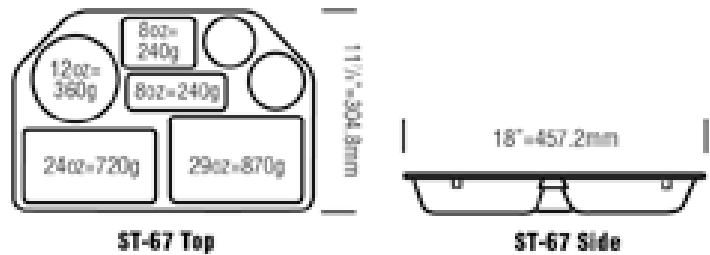

PPST-67: 7-COMPARTMENT TRAY

MATERIAL: Copolymer

- Economical
- Break, chip, and crack resistant
- Can withstand temperatures from 0 to 212 degrees Fahrenheit
- Reusable
- Recyclable
- Dishwasher safe
- Microwave safe

DESIGN: 7-compartment 6-sided tray

- Stackable
- 16-rib design for added strength and structural integrity
- Beaded rim for added durability and safety
- Textured eating surfaces for added product life

COLORS:

BUFF

CHOCOLATE

TEAL

DIMENSIONS:

Length: 18" Width: 11.88" Height: 1.5"

Compartment sizes:

29 oz, 24 oz, 12 oz, 8 oz, 8 oz, large drink (up to 20 oz tumbler), small drink (up to SM-10 mug)

CASE PACK: 24 trays per case

June 2015

www.joneszylon.com