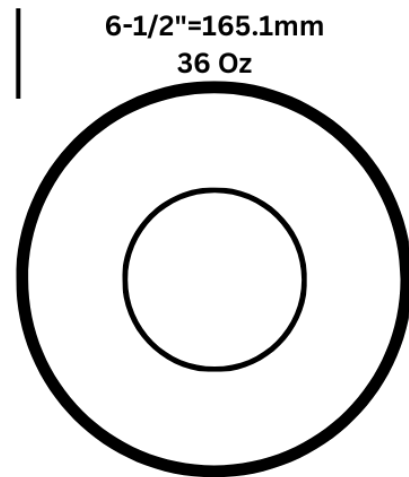

DESIGN: *36 oz Rimless Bowl*

- Bottom surface tab makes it stable to set on flat surfaces
- Large diameter provides ample space for accommodating a variety of food items

COLORS:

TEAL

CHOCOLATE

TRANSLUCENT BLUE

ORANGE

DIMENSIONS:

DIAMETER: 6.5"

HEIGHT: 3"

CAPACITY: 36oz

CASE PACK: 72 bowls per case; 12.10 lbs

FXSBC-36