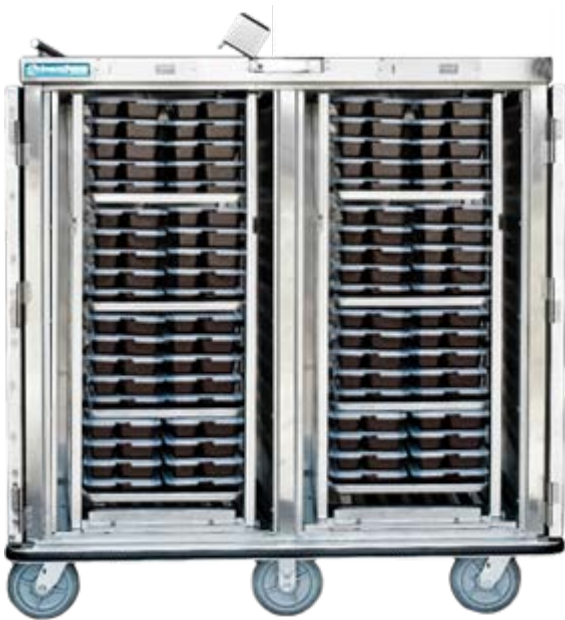

# JZ-144 MEAL DELIVERY CART

**Loaded heated/heated**

**Loaded heated/refrigerated**

Can also be set up for hotel pans and sheet pans

**refrigerated/refrigerated**

**Optional breaking system**

**Optional tow system**